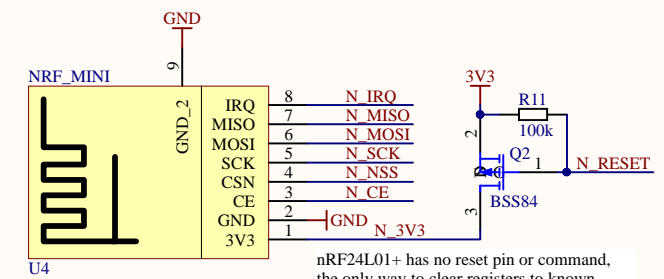

TODO R array?

nRF24L01+ has no reset pin or command, the only way to clear registers to known default values is by cycling power

Title GEX Wireless Dongle		
Size A4	Number	Revision 0.1
Date: 4.5.2018	Sheet of	
File: D:\GEX\GEX_Radio\GEX_Radio.SchDoc	Drawn By: MightyPork	