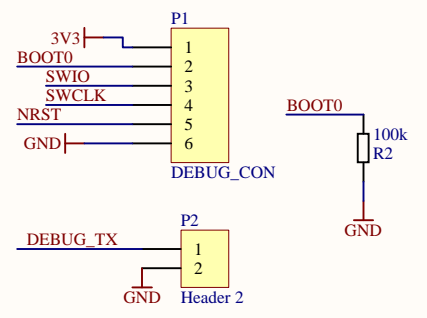

TODO R array?

nRF24L01+ has no reset pin or command, the only way to clear registers to known default values is by cycling power

Title GEX Wireless Dongle		
Size A4	Number	Revision 0.1
Date: 4.5.2018	Sheet of	
File: D:\GEX\GEX_Radio\GEX_Radio.SchDoc	Drawn By: MightyPork	