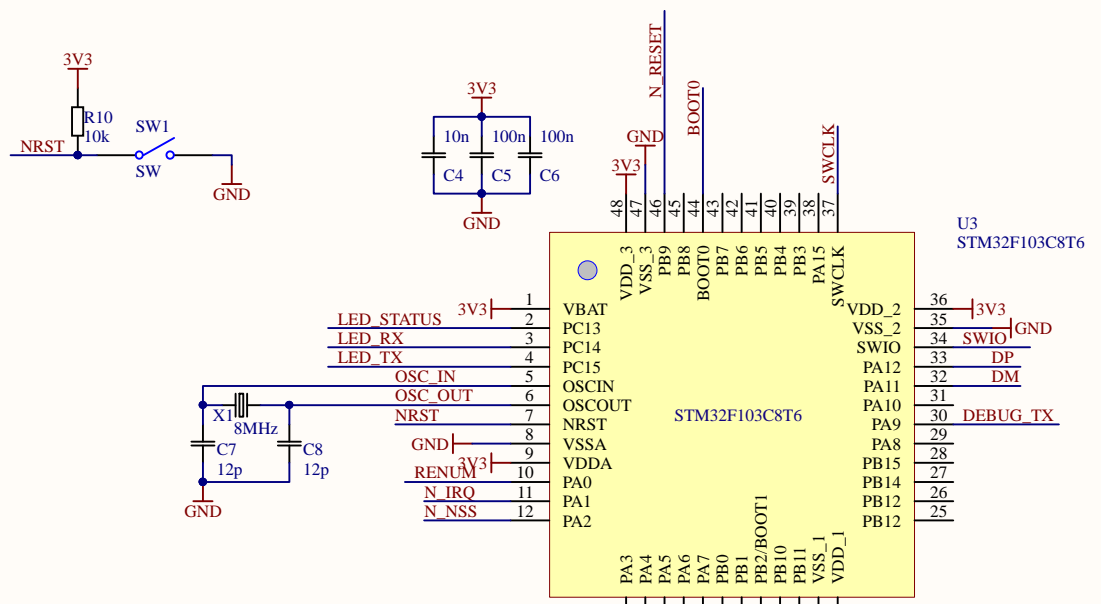

TODO R array?

nRF24L01+ has no reset pin or command, the only way to clear registers to known default values is by cycling power

Title GEX Wireless Dongle		
Size A4	Number	Revision 0.1
Date: 4.5.2018	Sheet of	
File: D:\GEX\GEX_Radio\GEX_Radio.SchDoc	Drawn By: MightyPork	